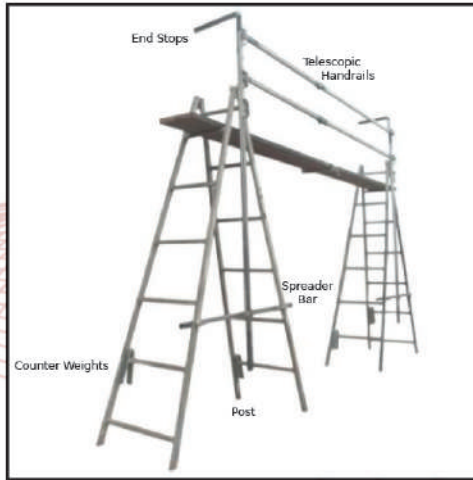

Handrail Kits

Safety handrails kits include:

- Counter Weights
- Post
- End Stops
- Telescopic handrails
- Spreader bars (Adjustable Height)

Pricing

Single Bay	$1304.60
Double Bay	$2108.80 (plus Freight)

Aluminium Planks

- 250kg Working load limit
- Industrial quality